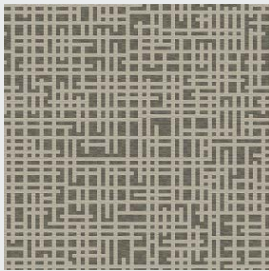

HUGH MACKAY

carpets

Quality Carpets Since 1903

Designer Collection

Made from 80% Wool

HUGH MACKAY
carpets

Designer Collection

Choose from 30 designs

Basket Weave Ebony
Pattern Repeat:
W:50.1cm x L: 25.4cm

Basket Weave Elm
Pattern Repeat:
W:50.1cm x L: 25.4cm

Basket Weave Maple
Pattern Repeat:
W:50.1cm x L: 25.4cm

Basket Weave Pine
Pattern Repeat:
W:50.1cm x L: 25.4cm

Houndstooth Stone
Pattern Repeat:
W: 1.5cm x L: 1.3cm

Strata Driftwood
Pattern Repeat:
W: 33cm x L: Continuous

Strata Silver
Pattern Repeat:
W: 33cm x L: Continuous

Strata Stone
Pattern Repeat:
W: 33cm x L: Continuous