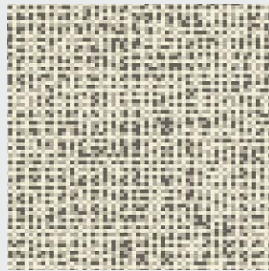

HUGH MACKAY

carpets

Quality Carpets Since 1903

Designer Collection

Made from 80% Wool

HUGH MACKAY
carpets

Designer Collection

Choose from 30 designs

Basket Weave Ebony
Pattern Repeat:
W:50.1cm x L: 25.4cm

Basket Weave Elm
Pattern Repeat:
W:50.1cm x L: 25.4cm

Basket Weave Maple
Pattern Repeat:
W:50.1cm x L: 25.4cm

Basket Weave Pine
Pattern Repeat:
W:50.1cm x L: 25.4cm

Houndstooth Stone
Pattern Repeat:
W: 1.5cm x L: 1.3cm

Strata Driftwood
Pattern Repeat:
W: 33cm x L: Continuous

Strata Silver
Pattern Repeat:
W: 33cm x L: Continuous

Strata Stone
Pattern Repeat:
W: 33cm x L: Continuous