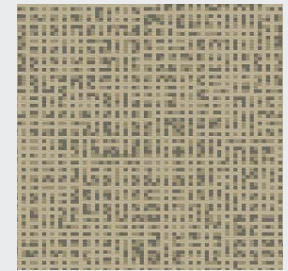

HUGH MACKAY

carpets

Quality Carpets Since 1903

Designer Collection

Made from 80% Wool

HUGH MACKAY
carpets

Designer Collection

Choose from 30 designs

Basket Weave Ebony
Pattern Repeat:
W:50.1cm x L: 25.4cm

Basket Weave Elm
Pattern Repeat:
W:50.1cm x L: 25.4cm

Basket Weave Maple
Pattern Repeat:
W:50.1cm x L: 25.4cm

Basket Weave Pine
Pattern Repeat:
W:50.1cm x L: 25.4cm

Basket Weave Walnut
Pattern Repeat:
W:50.1cm x L: 25.4cm

New Gingham Elm
Pattern Repeat:
W: 2.9cm x L: 0.4cm

New Gingham Pine
Pattern Repeat:
W: 2.9cm x L: 0.4cm

New Gingham Walnut
Pattern Repeat:
W: 2.9cm x L: 0.4cm