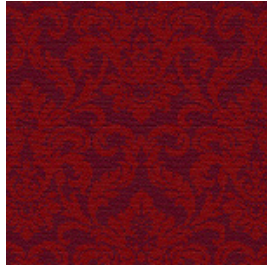

Aidan Damask Burgandy
Pattern Repeat:
W: 33cm x L: 33cm