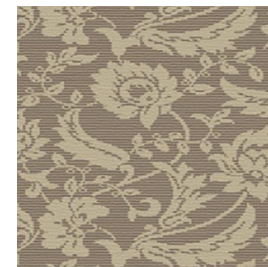

Cathedral Benedict Oak
Pattern Repeat:
W: 50cm x L: 84cm

Cathedral Cuthbert
Walnut
Pattern Repeat:
W: 100cm x L: 50cm