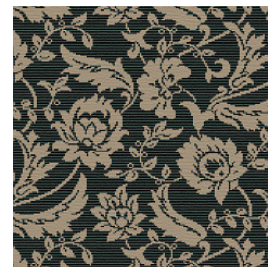

Cathedral Bede Oak
Pattern Repeat:
W: 50cm x L: 57.2cm

Cathedral Cuthbert
Graphite
Pattern Repeat:
W: 100cm x L: 50cm