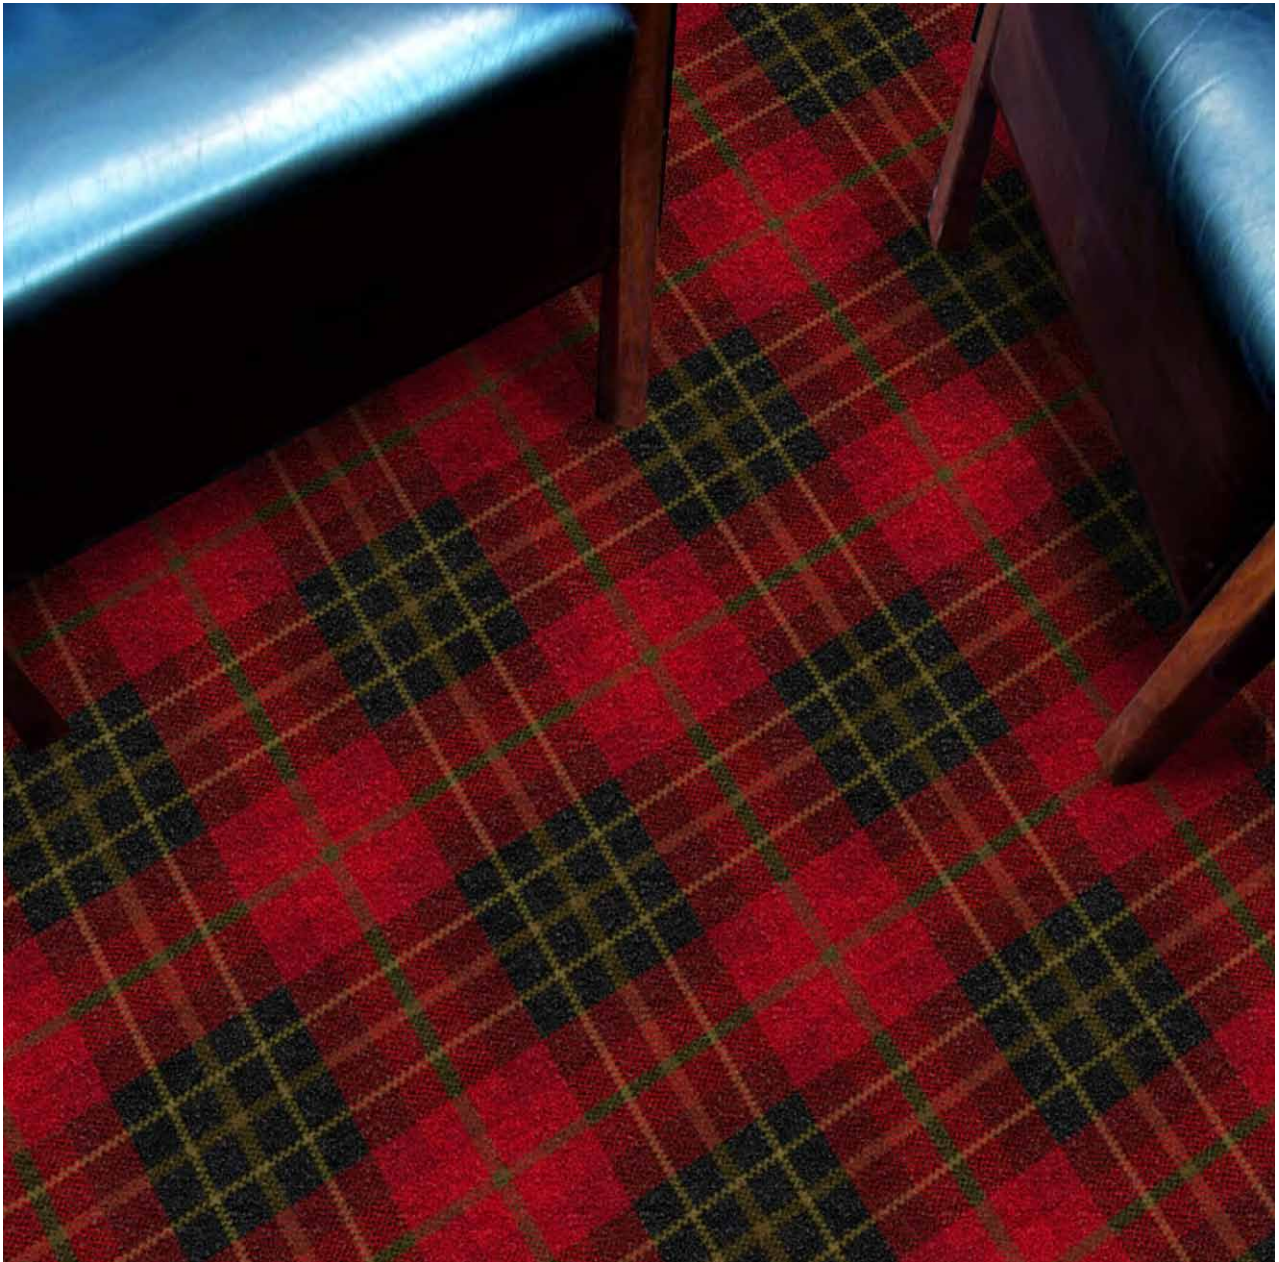

## Royale Tartan

14-M106078F

The design is the copyright of Gaskell Mackay Carpets Ltd. and may not be reproduced without their written permission. Due to the limitations of the printing process we are unable to guarantee an exact colour reproduction of these designs. Gaskell Mackay reserve the right to change any of the specifications without prior notice. E.O.E.  
© copyright Gaskell Mackay Carpets Ltd 2009.