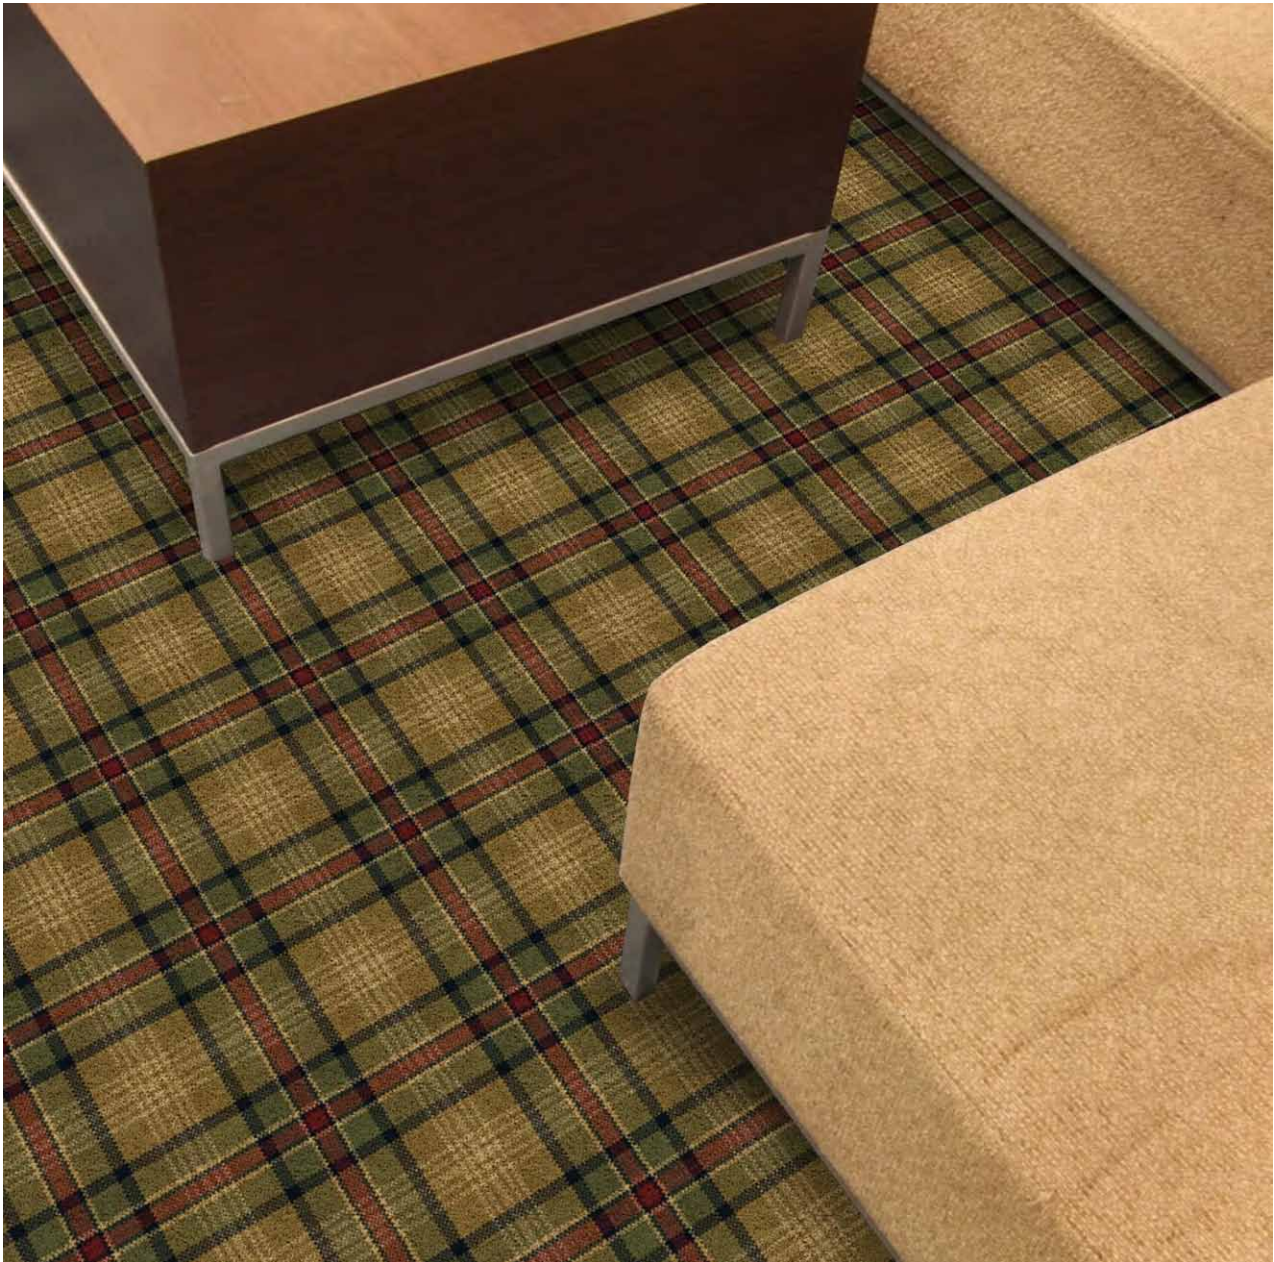

Shaker Tartan

3-M274178F

The design is the copyright of Gaskell Mackay Carpets Ltd. and may not be reproduced without their written permission. Due to the limitations of the printing process, we are unable to guarantee an exact colour reproduction of these designs. Gaskell Mackay reserve the right to change any of the specifications without prior notice. E.O.E.
© copyright Gaskell Mackay Carpets Ltd 2009.

HERITAGE, BEAUTY, SERVICE