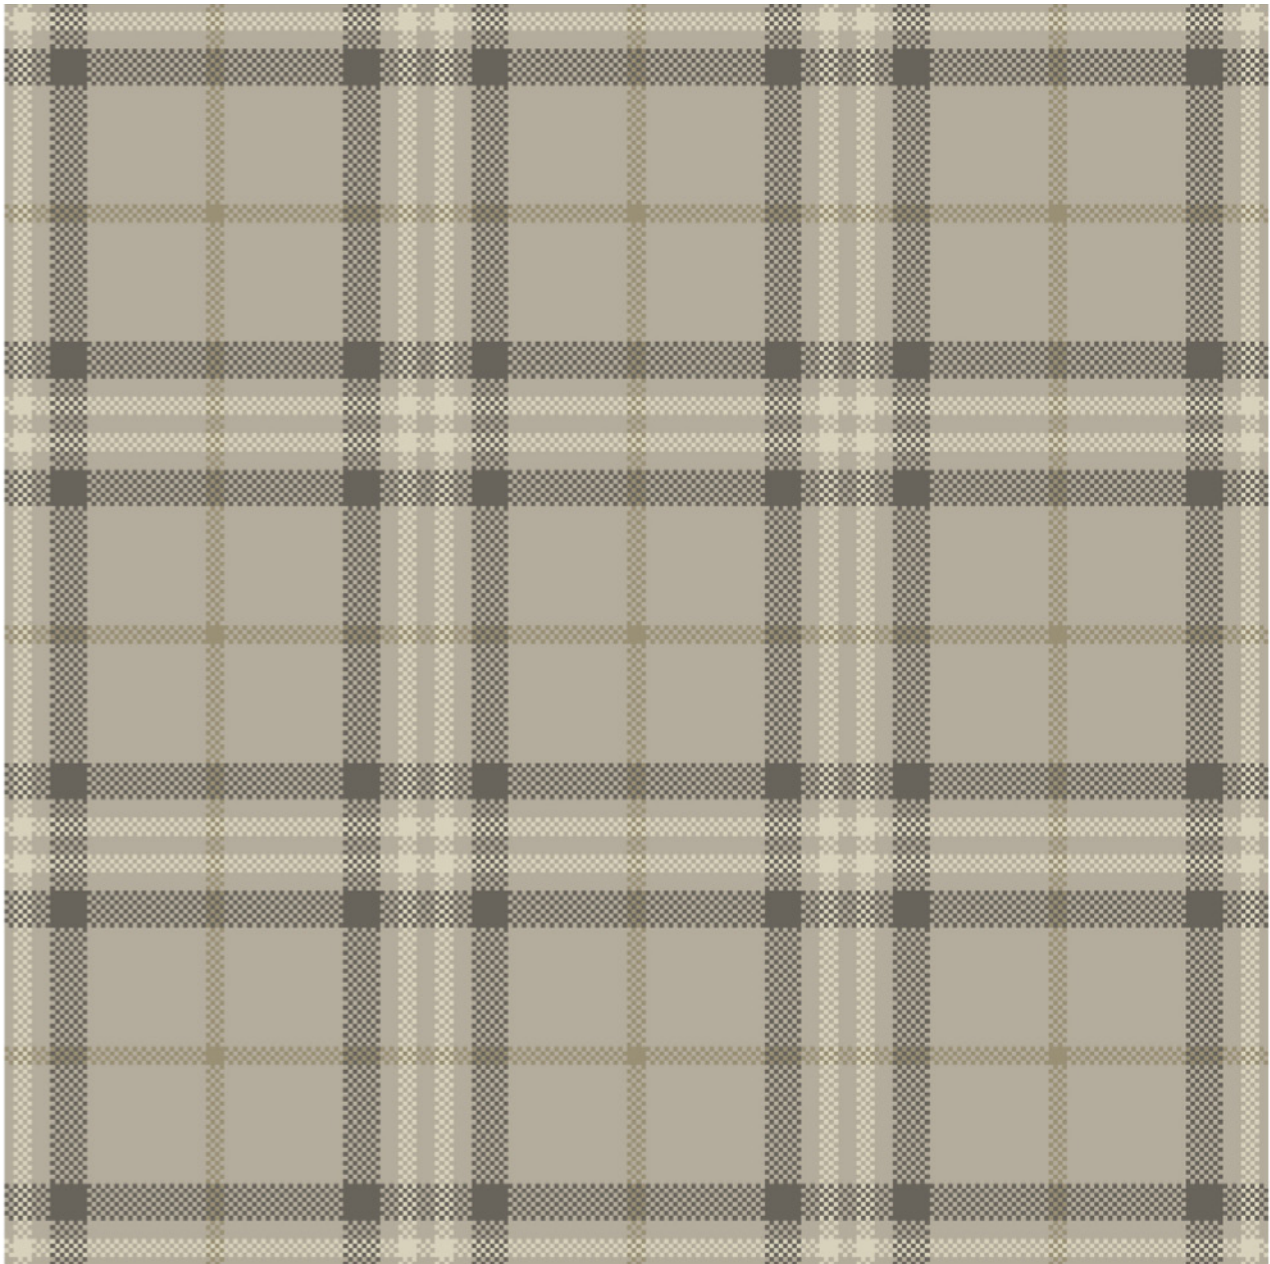

Glen Torridon

15-M771277F

Print represents 1m x 1m (Scale 1:6)

Delicate shades and open patterns are more prone to soiling and staining. This should be taken into account when deciding if the design is appropriate for the intended use.

The design is the copyright of Gaskell Mackay Carpets Ltd. and may not be reproduced without their written permission. Due to the limitations of the printing process, we are unable to guarantee an exact colour reproduction of these designs. Gaskell Mackay reserve the right to change any of the specifications without prior notice. E.O.E.
© copyright Gaskell Mackay Carpets Ltd 2015.

HERITAGE, BEAUTY, SERVICE